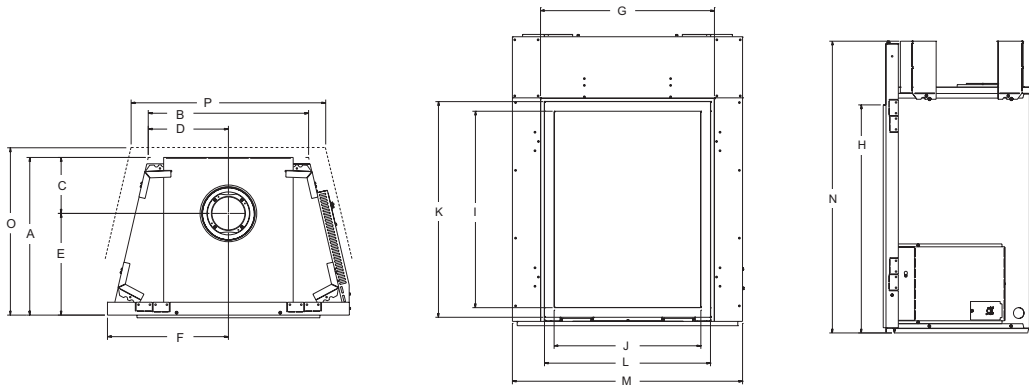

Dimensions		
DIMENSION	ADVTL27FP	ADVLL27FP
A	24-3/8"	24-3/8"
B	23-3/4"	23-3/4"
C	8-11/16"	8-11/16"
D	12-3/8"	12-3/8"
E	15-3/4"	15-3/4"
F	18-11/16"	18-11/16"
G	28-1/4"	28-1/4"
H	37"	37"
I	31-7/8"	31-7/8"
J	23-3/4"	23-3/4"
K	35"	35"
L	27"	27"
M	37-3/8"	37-3/8"
N	47-3/8"	47-3/8"

Btus (Max / Min)		
	ADVTL27FP	ADVLL27FP
Natural	36,000 / 10,500	34,000 / 10,000
LP	35,000 / 9,000	34,000 / 12,000

Framing Dimensions		
	ADVTL27FP	ADVLL27FP
M	37-7/8"	37-7/8"
N	47-5/8"	47-5/8"
O	26"	26"
P	29-1/2"	29-1/2"

Specifications	
Type of Gas	Natural or LP
Iron Pipe Size (N.P.T.)	1/2-inch
Ignition Systems	Multi Function Remote with IP
Venting	5 x 8 inch

Warranty

10-year limited warranty on combustion chamber, limited lifetime on glass. All other parts carry a three-year limited warranty.

Member of the following industry associations:

This appliance is design-certified to the ANSI standard by:

Empire is committed to continuous product improvement; specifications are subject to change without notice. Dimensions in this brochure are approximate; read and follow the framing dimensions in the owners manual supplied with your Empire product. Flame size, shape, and color will vary from photos.

Empire Comfort Systems Inc.
918 Freeburg Ave.
Belleville, IL 62220-2623
info@empirecomfort.com
AH-00961 5/01/18