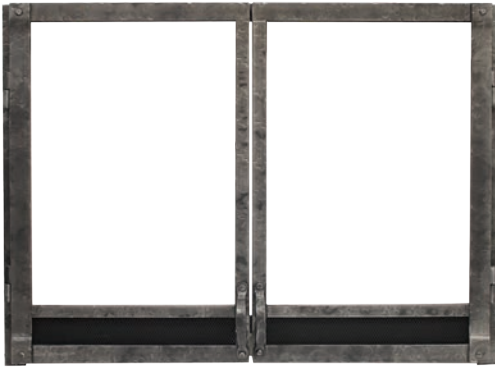

Optional Lighting Kit

Optional Variable-Speed Blower

Options & Accessories

Decorative Doors & Andirons

For Luxury fireplace only

Forged Iron Doors

Beveled Window Frame in Oil-Rubbed Bronze
(Also available in Brushed Nickel)