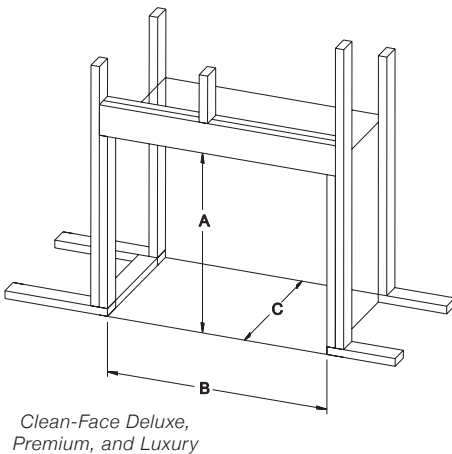

See owners manual for complete dimensions.