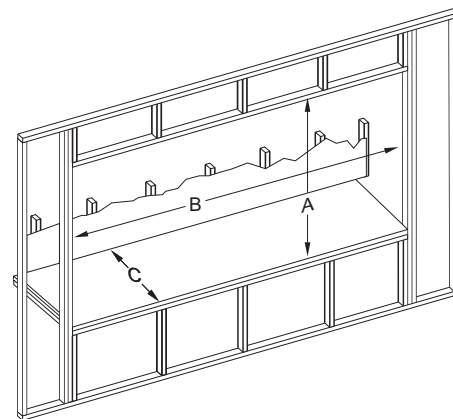

## FIELD INSTALLED

### ACCESSORIES

- Logs: 5-piece log set, Rocks, 5 SS Coils
- Liners: Black Porcelain, Bronze Ridgeback
- Decorative Fronts:  
Forged Iron - Covers fireplace face  
Front - 3/4-inch conceals tile edges at the fireplace opening
- Decorative Media: Crushed Glass

# DVLL36BP

Clearance to Combustibles (in inches)	
Back	See Diagram Below
Side	3
Floor	0
Top Stand-off	0
Top Framing Edge	16

Framing Dimensions (in inches)	
Height (A)	49 1/2
Width (B)	55 5/8
Depth (C)	21 1/2