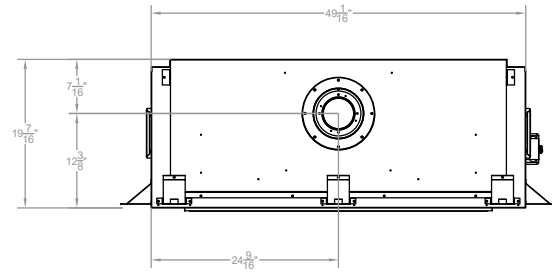

DVLL36BP

Clearance to Combustibles (in inches)	
Back	See Diagram Below
Side	3
Floor	0
Top Stand-off	0
Top Framing Edge	16

Framing Dimensions (in inches)	
Height (A)	49 1/2
Width (B)	55 5/8
Depth (C)	21 1/2