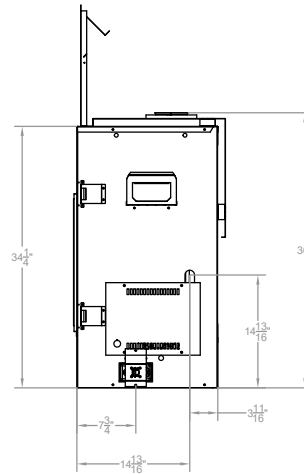

## ACTUAL DIMENSIONS

49" x 34 5/16" x 18 5/8"

## TECHNICAL INFORMATION

- Maximum heat output:  
28,000 BTU (Propane), 29,000 BTU (Nat)
- Efficiency Rating:  
– 64.55% P4 (Nat)
- Weight: 337 lbs.
- Clearances:  
– Side Wall: 8"  
– Top Stand-Off Bracket: 0"  
– Top Framing Edge: 16"
- Type of Gas: Propane or Natural
- Iron Pipe Size: 1/2-inch
- Ignition Systems: Multi-Function
- Vent Size: 4 x 6 5/8 inch Top Vent Only

# DVLL36BP

Clearance to Combustibles (in inches)	
Back	See Diagram Below
Side	3
Floor	0
Top Stand-off	0
Top Framing Edge	16

Framing Dimensions (in inches)	
Height (A)	49 1/2
Width (B)	55 5/8
Depth (C)	21 1/2