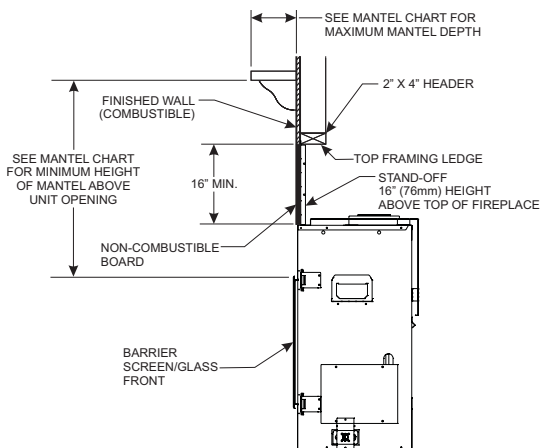

## FIELD INSTALLED

### ACCESSORIES

- Logs: 5-piece log set, Rocks, 5 SS Coils
- Liners: Black Porcelain, Bronze Ridgeback
- Decorative Fronts:  
Forged Iron - Covers fireplace face  
Front - 3/4-inch conceals tile edges at the fireplace opening
- Decorative Media: Crushed Glass

# DVLL36BP

Clearance to Combustibles (in inches)	
Back	See Diagram Below
Side	3
Floor	0
Top Stand-off	0
Top Framing Edge	16

Framing Dimensions (in inches)	
Height (A)	49 1/2
Width (B)	55 5/8
Depth (C)	21 1/2