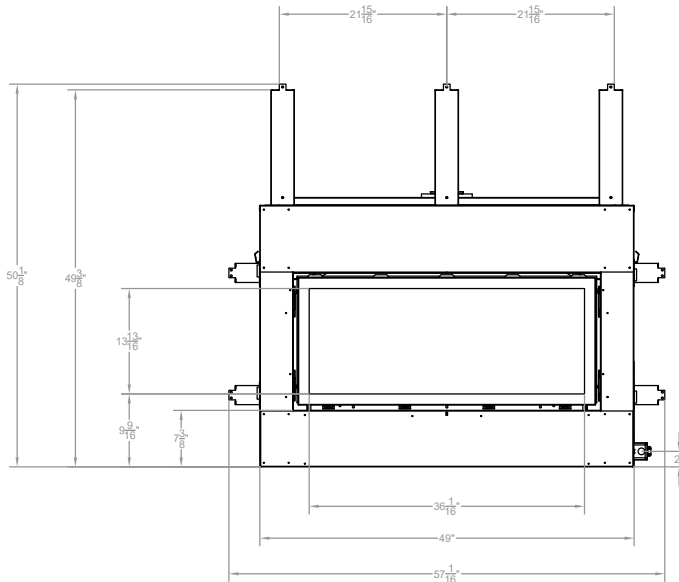

## ACTUAL DIMENSIONS

49" x 34 5/16" x 18 5/8"

## TECHNICAL INFORMATION

- Maximum heat output:  
28,000 BTU (Propane), 29,000 BTU (Nat)
- Efficiency Rating:  
– 64.55% P4 (Nat)
- Weight: 337 lbs.
- Clearances:  
– Side Wall: 8"  
– Top Stand-Off Bracket: 0"  
– Top Framing Edge: 16"
- Type of Gas: Propane or Natural
- Iron Pipe Size: 1/2-inch
- Ignition Systems: Multi-Function
- Vent Size: 4 x 6 5/8 inch Top Vent Only

# DVLL36BP

Clearance to Combustibles (in inches)	
Back	See Diagram Below
Side	3
Floor	0
Top Stand-off	0
Top Framing Edge	16

Framing Dimensions (in inches)	
Height (A)	49 1/2
Width (B)	55 5/8
Depth (C)	21 1/2