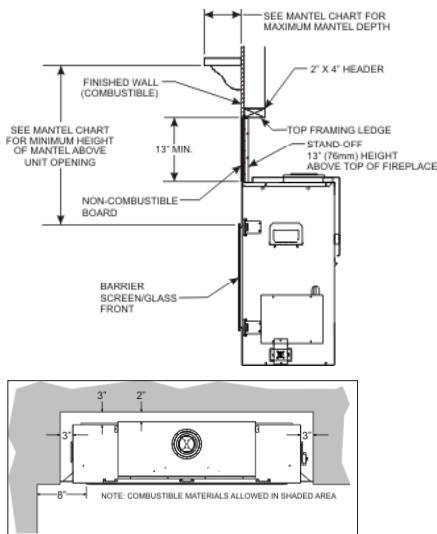

INCLUDES:

- Multi-Function Remote
- Ceramic Glass
- Dimmer Light below floor
- Barrier Screen
- Noncombustible Board for tops/sides

REQUIRES:

- Decorative Crushed Glass (7 boxes)
- Liner

TECHNICAL INFORMATION

- Maximum heat output:
42,500 BTU (LP), 46,000 BTU (Nat)
- 70.73% A. F. U. E.
- 72.60% P4
- Weight: 360 lbs.
- Clearances
Side Wall: 3"
Top Stand-Off Bracket: 0"
Top Framing Edge: 13"
- Type of Gas: LP or Natural
- Iron Pipe Size: 1/2-inch
- Ignition Systems: Multi-Function
- Vent Size: 5 x 8 inch Top Vent Only

FIELD INSTALLED ACCESSORIES

- Logs: 7-piece log set, 11 rocks, 5 SS Coils
- Liners: Black Porcelain, Bronze Ridgeback
- Decorative Fronts:
 - Forged Iron - Covers fireplace face
 - Front - 1-inch conceals tile edges at the fireplace opening
 - Brushed Nickel - Covers glass frame only
- Decorative Media:
 - Crushed Glass or 1/2-inch Droplets

DVLL60BP

Clearance to Combustibles	
Back	See Diagram Below
Side	3"
Floor	0"
Top Stand-off	0"
Top Framing Edge	13"

Framing Dimensions (in inches)	
Height (A)	49 3/8
Width (B)	79 5/8
Depth (C)	21 1/2

Empire is committed to continuous product improvement; specifications are subject to change without notice. Dimensions in this brochure are approximate; read and follow the framing dimensions in the owners manual supplied with your Empire product. Flame size, shape, and color will vary from photos. Our mantels feature natural veneers and hand-rubbed finishes – wood grain and color will vary. Adjust light levels and use “natural light” incandescent bulbs to enhance the dramatic look for your wooden mantel.