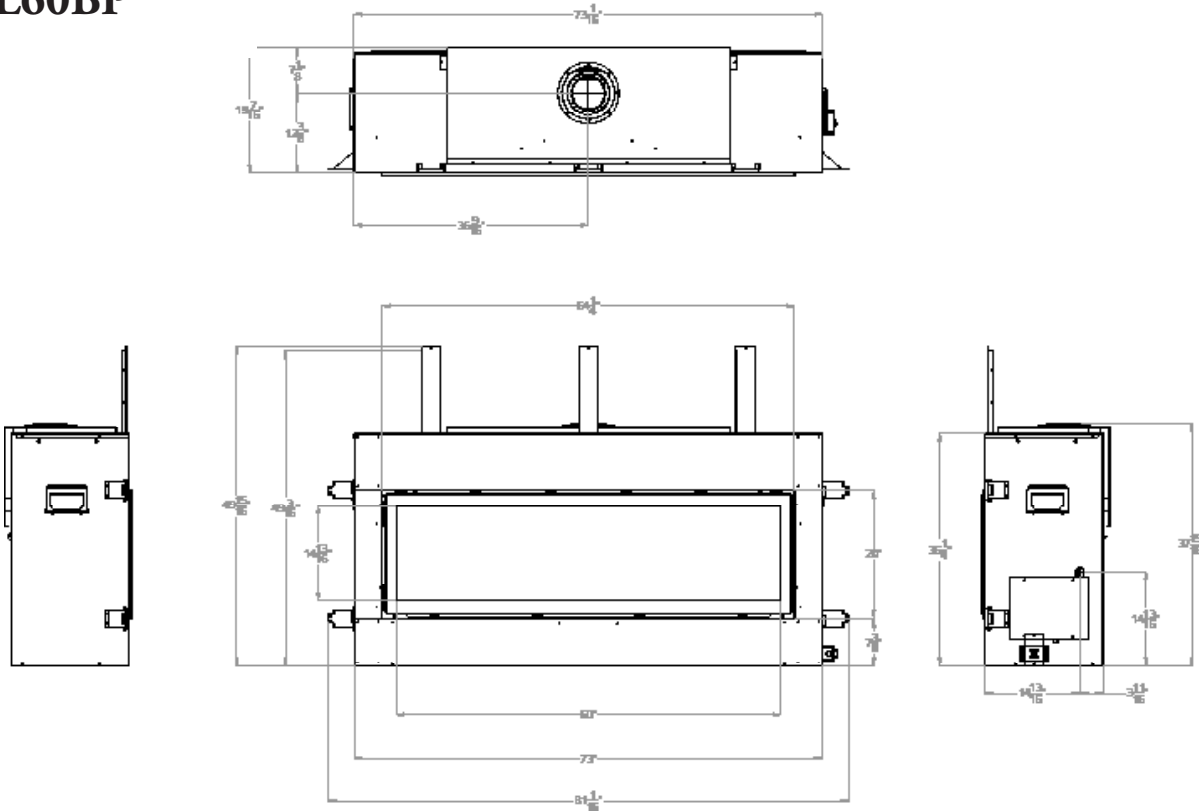

Direct-Vent Linear Fireplace

Boulevard Contemporary 60-inch DVLL60BP

Spec Sheet

AMERICAN HEARTH

GLASS VIEWING AREA

60" W x 15" H

ACTUAL DIMENSIONS

73" W x 36 5/16" H x 18 5/8" D

INCLUDES:

- Multi-Function Remote
- Ceramic Glass
- Dimmer Light below floor
- Barrier Screen
- Noncombustible Board for tops/sides

REQUIRES:

- Decorative Crushed Glass (7 boxes)
- Liner

TECHNICAL INFORMATION

- Maximum heat output:
42,500 BTU (LP), 46,000 BTU (Nat)
- 70.73% A. F. U. E.
- 72.60% P4
- Weight: 360 lbs.
- Clearances
Side Wall: 3"
Top Stand-Off Bracket: 0"
Top Framing Edge: 13"
- Type of Gas: LP or Natural
- Iron Pipe Size: 1/2-inch
- Ignition Systems: Multi-Function
- Vent Size: 5 x 8 inch Top Vent Only

DVLL60BP

Clearance to Combustibles	
Back	See Diagram Below
Side	3"
Floor	0"
Top Stand-off	0"
Top Framing Edge	13"

Framing Dimensions (in inches)	
Height (A)	49 3/8
Width (B)	79 5/8
Depth (C)	21 1/2

Empire is committed to continuous product improvement; specifications are subject to change without notice. Dimensions in this brochure are approximate; read and follow the framing dimensions in the owners manual supplied with your Empire product. Flame size, shape, and color will vary from photos. Our mantels feature natural veneers and hand-rubbed finishes – wood grain and color will vary. Adjust light levels and use “natural light” incandescent bulbs to enhance the dramatic look for your wooden mantel.