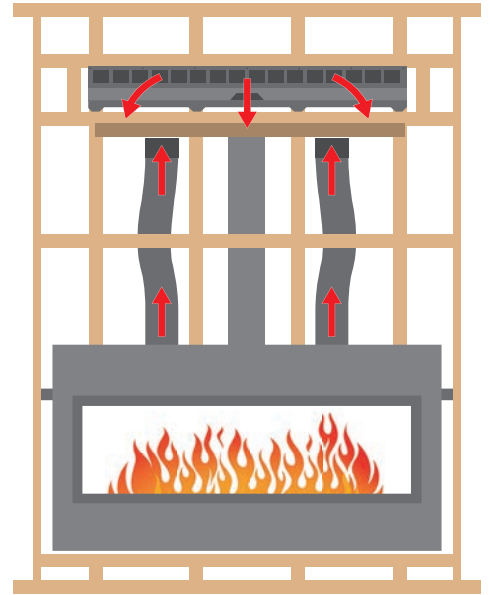

From L to R:
3-inch Forged Iron in Black
3-inch Oil Rubbed Bronze
3-inch Distressed Pewter

LOG SETS

Logs, Rocks & Coils

Driftwood Log Set (available for DVLL72 only)

HEAT MANAGEMENT

Interior Gravity Air Kit

It's only natural to want to add a TV above a Boulevard fireplace as it is the focal point of the room. With the addition of the gravity air kit this can now be safely accomplished. The gravity air kit naturally moves the heat being produced by the fireplace through ducting behind the wall to a discharge near the ceiling, reducing the wall temperatures above the fireplace. A TV or mantel can then safely be installed as low as 16" above the fireplace opening.