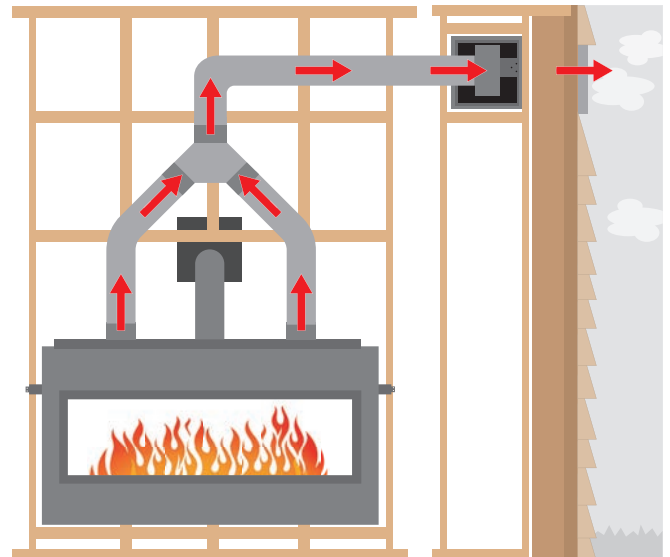

Exterior Forced Air Kit

Enjoy the ambiance of the Boulevard series of fireplace no matter the season. Easily control the amount of heat entering the room utilizing the forced air heat management kit. An exterior mounted fan pulls heat being produced by the fireplace and moves it to the exterior of the home.