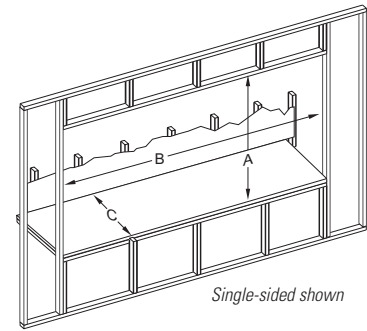

FRAMING DIMENSIONS

	DVLL36FP	DVLL48FP	DVLL48SP	DVLL48SP w/Outdoor Kit	DVLL60	DVLL72
A	49 1/2	49 1/2	51 3/4	51 3/4	49 3/8	61 5/8
B	55 5/8	67 5/8	68	68	79 5/8	91 5/8
C	21 1/2	21 1/2	19 1/2	21 1/4	21 1/2	21 1/2

Measurements given in inches. Dimensions may vary based on install. See manual.

BTUs BY MODEL

	DVLL36FP	DVLL48FP	DVLL48SP	DVLL60	DVLL72
Natural Gas	29,000	38,000	37,000	46,000	52,500
Propane	28,000	34,000	34,000	42,500	50,000

WARRANTY: 10-year Limited Warranty on Combustion Chamber, Limited Lifetime on Glass. All other parts carry a three-year limited warranty. All remote controls and lighting systems carry a one-year limited warranty.

Empire is committed to continuous product improvement; specifications are subject to change without notice. Dimensions in this brochure are approximate; read and follow the framing dimensions in the owners manual supplied with your Empire product.

Refer to your Owner's Manual for complete installation and safety information.

Authorized Dealer:

Member of the following industry associations:

This appliance is design-certified to the ANSI standard by:

918 Freeburg Avenue
Belleville, IL 62220
info@empirecomfort.com