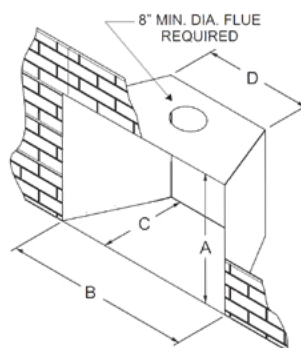

RENEGADE DIRECT-VENT INSERTS

Minimum Fireplace Opening Dimensions (in inches)		
	DVCT30CBN	DVCT35CBN
A	19 1/2	24 1/2
B	31 1/4	35 1/4
C	18	19
D	22	25 3/4

BTUs (min / max)		
	DVCT30CBN	DVCT35CBN
Natural	30,000 / 8,500*	39,000 / 10,000*
LP	28,500 / 10,000*	35,000 / 11,000*

Specifications		
	DVCT30CBN	DVCT35CBN
Type of Gas	Natural or LP	Natural or LP
Iron Pipe Size (N.P.T.)	1/2 - inch	1/2 - inch
Ignition System	Multifunction Remote	Multifunction Remote
Venting	5 x 8 inch	5 x 8 inch