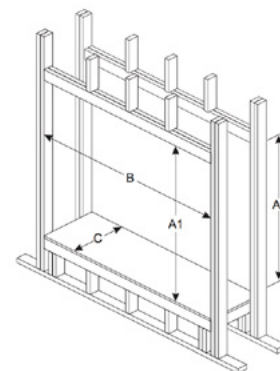

RENEGADE DIRECT-VENT 36 & 40-INCH, 40-INCH SEE-THROUGH, & 50-INCH FIREPLACES

Framing Dimensions (in inches)					
	DVCT36CBP	DVCT40CBP	DVCT50CBP	DVCT40SP	DVCT40SP with outdoor kit
A1	53 1/2	55 1/2	58 1/2	59	59
A2	N/A	N/A	N/A	59	62
B	45 1/2	49 1/2	58 1/2	57 3/4	58
C	22 1/8	24	24	23 1/2	25 1/2

BTUs (min / max)					
	DVCT36CBP	DVCT40CBP	DVCT50CBP	DVCT40SP	DVCT40SP with outdoor kit
Natural	40,000 / 11,000*	47,500 / 15,000*	56,500 / 16,500	60,500 / 16,500*	60,500 / 16,500*
LP	40,000 / 13,000*	45,000 / 16,500*	55,000 / 26,000	55,000 / 26,000*	55,000 / 26,000*

Specifications					
	DVCT36CBP	DVCT40CBP	DVCT50CBP	DVCT40SP	DVCT40SP with outdoor kit
Type of Gas	Natural or LP	Natural or LP	Natural or LP	Natural or LP	Natural or LP
Iron Pipe Size (N.P.T.)	1/2 - inch	1/2 - inch	1/2 - inch	1/2 - inch	1/2 - inch
Ignition System	Multifunction Remote	Multifunction Remote	Multifunction Remote	Multifunction Remote	Multifunction Remote
Venting	5 x 8 inch	5 x 8 inch	5 x 8 inch	5 x 8 inch	5 x 8 inch