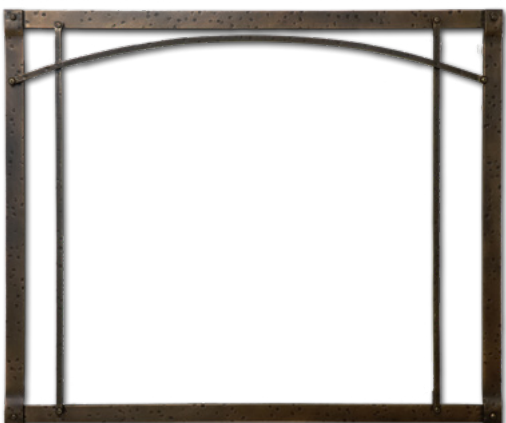

Renegade 40 direct-vent fireplace with Birch log set and Cottage Brick liner

Renegade 50 with Birch log set, Fire Cracked Brick liner and Forged Iron window frame with rectangle insert

The Renegade 50 features a dual burner that creates a tall lively fire, accented with two options of log sets and large glowing ember bed. The vast ceramic glass front allows heat to easily transfer into your living space and provides a clear view of the fire.

Renegade 50 with Forest Timber log set, Traditional Stone liner and Forged Iron window frame with rectangle insert

Our 40-inch Renegade direct-vent see-through fireplace features a triple burner for a luxurious, realistic fire with two large glowing ember beds. The specially designed Traditional Charred log set gives you a unique look from both sides of this eye-catching centerpiece. Our see-through fireplace can be enjoyed in two rooms of your home for indoor beauty and comfort. By adding the stainless steel outdoor kit, the fireplace can be installed on an exterior wall, giving you indoor and outdoor viewing experiences.

Renegade 40 direct-vent see-through fireplace with Traditional Charred log set, Textured Black beveled window frame and Traditional Stone liner

The Renegade direct-vent inserts turn your wood-burning fireplace into an attractive and efficient focal point for your space. Choose between Traditional Charred or Driftwood logs along with the optional fronts to find the style that's right for you. The dual burner produces the most realistic flames and large glowing ember bed reminiscent of a wood fire.

FORGED WINDOW FRAME WITH RECTANGULAR INSET

FORGED IRON

BLACK

OIL-RUBBED BRONZE

FORGED WINDOW FRAME WITH ARCHED INSET

OIL-RUBBED BRONZE

BLACK

RECTANGLE AND ARCHED INSETS AVAILABLE
IN BLACK, FORGED IRON, AND BRONZE